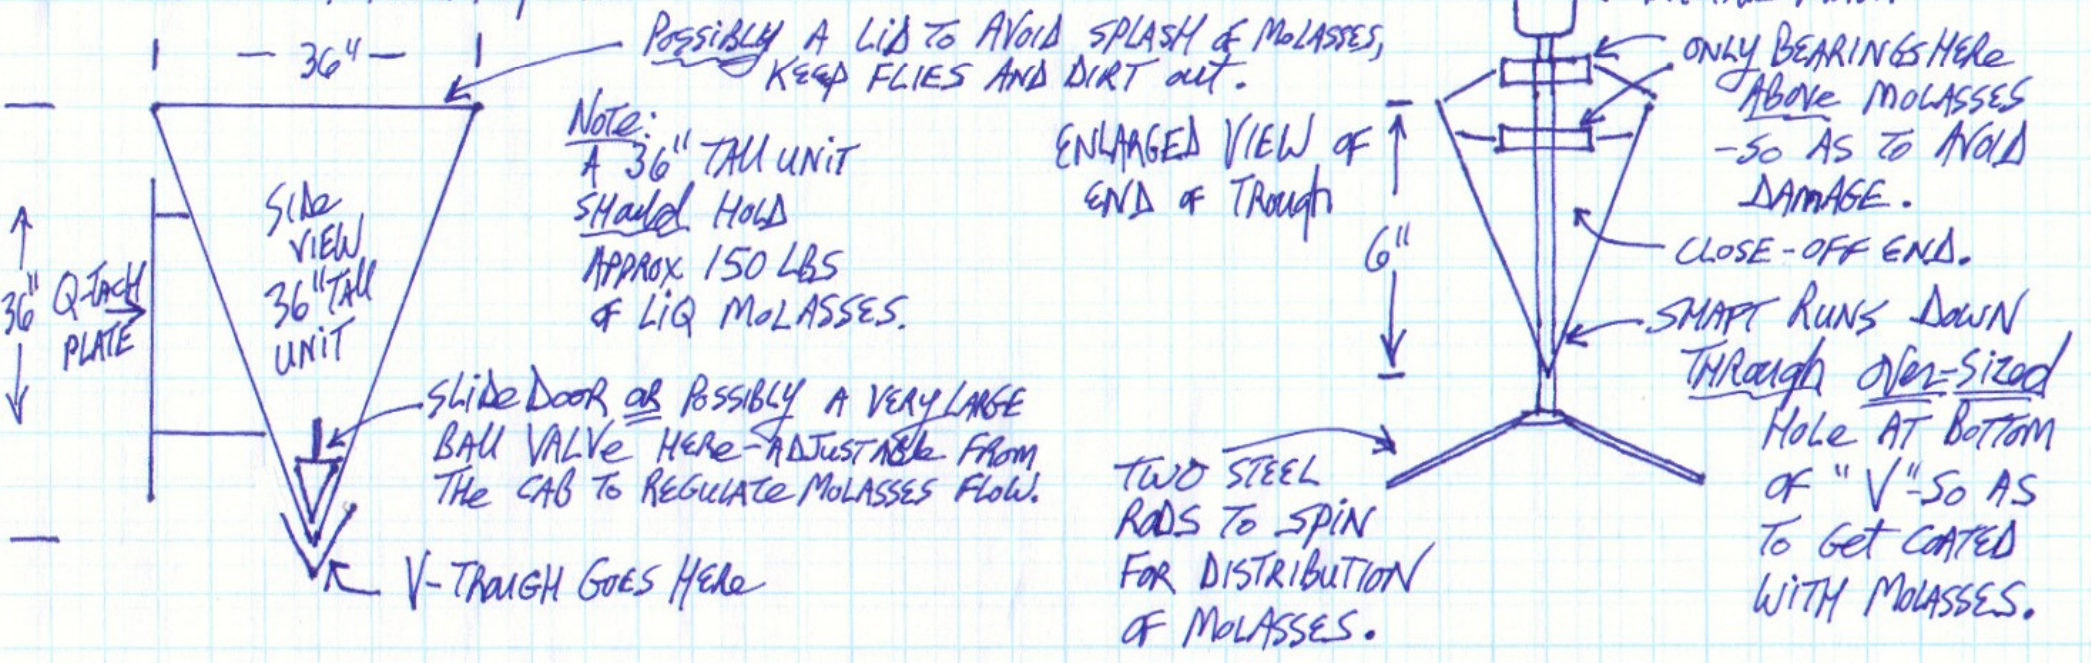

# SKID LOADER LIQ MOLASSES APPLICATOR

7/31/10

Weaver Feeding & Mngt, LLC  
 ph 608.762.6948, fx 6949  
 Tom Weaver MBL 608-574-0101  
 22770 Truman Road  
 Darlington, WI 53530

THE PURPOSE: FOR APPLICATION OF MOLASSES OR OTHER LIQ FEED (IN NON-TMR FEEDING) ALONG A DRIVE-BY BUNK. MAY BE AN AID TO ENCOURAGE CONSUMPTION OF LESSER QUALITY DRY MAT AND/OR BADAGE - ESPECIALLY APPLICABLE WHILE COWS GRAZE LUSH PASTURE AND NEED EFFECTIVE FIBER, YET ARE NOT "EASER" TO CONSUME IT. ALSO MAY BE USEFUL TO APPLY HIGH CP (UREA CONTAINING) LIQ FEEDS TO ANY/ALL TYPES OF LOW CP, POOR QUALITY DURING THE WINTER (SO LONG AS KEPT WARM IN FARM SHOP FOR FLOW).