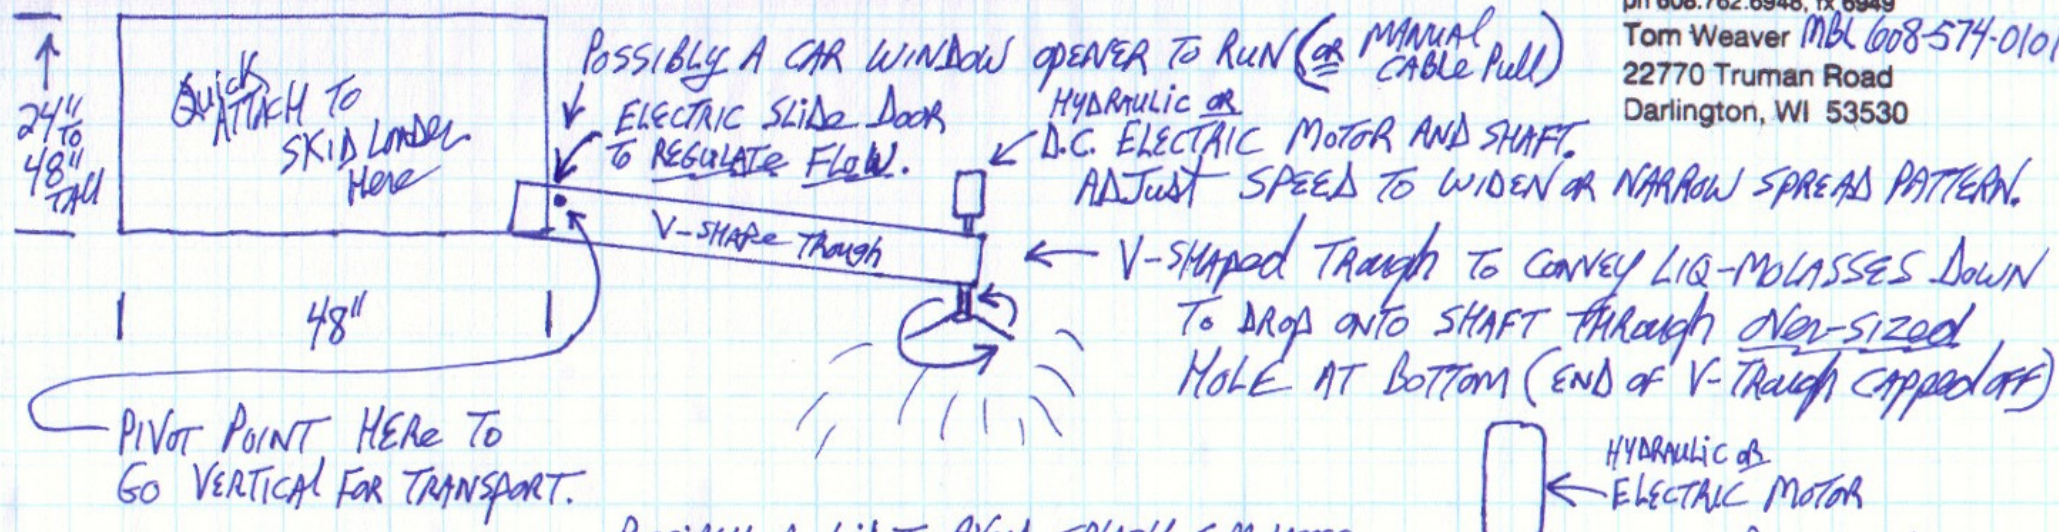

# SKID LOADER LIQ MOLASSES APPLICATOR

7/31/10

Weaver Feeding & Mngt, LLC  
 ph 608.762.6948, fx 6949  
 Tom Weaver MBL 608-574-0101  
 22770 Truman Road  
 Darlington, WI 53530

THE PURPOSE: FOR APPLICATION OF MOLASSES OR OTHER LIQ FEED (IN NON-TMR FEEDING) ALONG A DRIVE-BY BUNK. MAY BE AN AID TO ENCOURAGE CONSUMPTION OF LESSER QUALITY DRY MAT AND/OR BADAGE - ESPECIALLY APPLICABLE WHILE COWS GRAZE LUSH PASTURE AND NEED EFFECTIVE FIBER, YET ARE NOT "EASER" TO CONSUME IT. ALSO MAY BE USEFUL TO APPLY HIGH CP (UREA CONTAINING) LIQ FEEDS TO ANY/ALL TYPES OF LOW CP, POOR QUALITY DURING THE WINTER (SO LONG AS KEPT WARM IN FARM SHOP FOR FLOW).